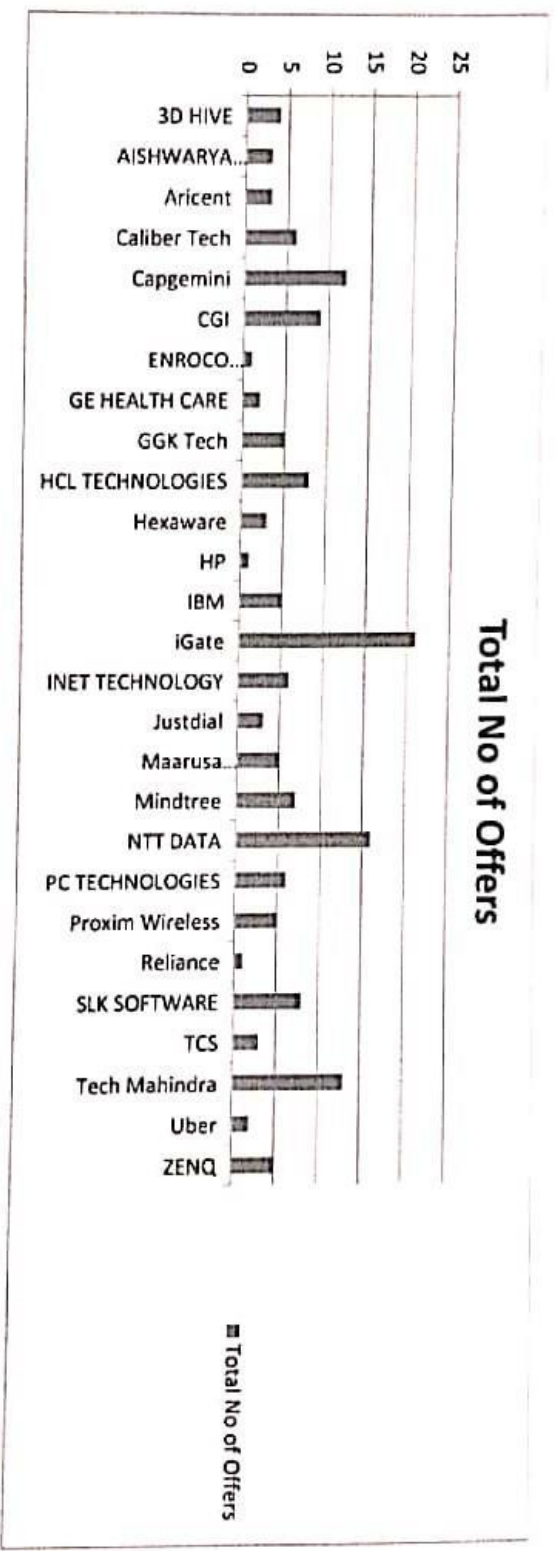

DEPARTMENT OF ELECTRONICS & COMMUNICATION ENGINEERING
MADANAPALLE INSTITUTE OF TECHNOLOGY & SCIENCE
(UGC – Autonomous)
Affiliated to JNTUA, Ananthapuramu & approved by AICTE, New Delhi

ACADEMIC YEAR 2015-16

Company wise Offer details

Sl. No	Company Name	Total No of Offers
1	3D HIVE	4
2	AISHWARYA TELECOM	3
3	Aricent	3
4	Caliber Tech	6
5	Capgemini	12
6	CGI	9
7	ENROCO TECHNOLOGIES	1
8	GE HEALTH CARE	2
9	GGK Tech	5
10	HCL TECHNOLOGIES	8
11	Hexaware	3
12	HP	1
13	IBM	5
14	iGate	21
15	INET TECHNOLOGY	6
16	Justdial	3
17	Maarusa Technologies	5
18	Mindtree	7
19	NTT DATA	16
20	PC TECHNOLOGIES	6
21	Proxim Wireless	5
22	Reliance	1
23	SLK SOFTWARE	8
24	TCS	3
25	Tech Mahindra	13
26	Uber	2
27	ZENQ	5
Total No of Offers		163

Faculty Incharge

HEAD OF THE DEPARTMENT

DEPARTMENT OF ELECTRONICS & COMMUNICATION ENGINEERING
MADANAPALLE INSTITUTE OF TECHNOLOGY & SCIENCE
(UGC – Autonomous)
Affiliated to JNTUA, Anantapuramu & approved by AICTE, New Delhi

COMPANY WISE OFFERS- ACADEMIC YEAR 2015-2016

Faculty Incharge

HEAD OF THE DEPARTMENT