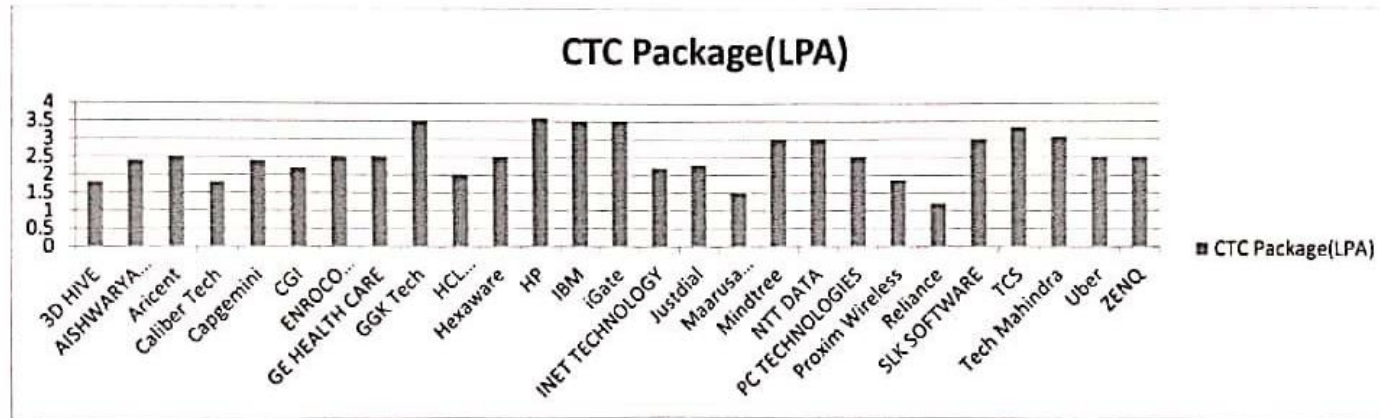

DEPARTMENT OF ELECTRONICS & COMMUNICATION ENGINEERING
MADANAPALLE INSTITUTE OF TECHNOLOGY & SCIENCE
(UGC – Autonomous)
Affiliated to JNTUA, Ananthapuramu & approved by AICTE, New Delhi
COMPANY WISE CTC PACKAGE DETAILS- ACADEMIC YEAR 2015-2016

Faculty Incharge

HEAD OF THE DEPARTMENT